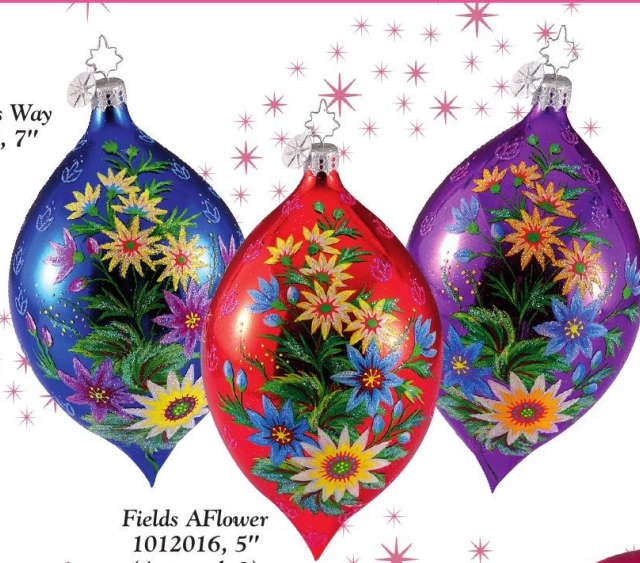

My Tee Cutie Tee
1010814, 4"

Buzzy Buddy
1012074, 4" w.

Carrot Crate Derby
1012104, 5"

* Shown as artwork.

Christopher Radko®

2006 Spring & Summer Preview

St. Paddy's Way
1010829, 7"

Erin Go Bragh
1010425, 5"