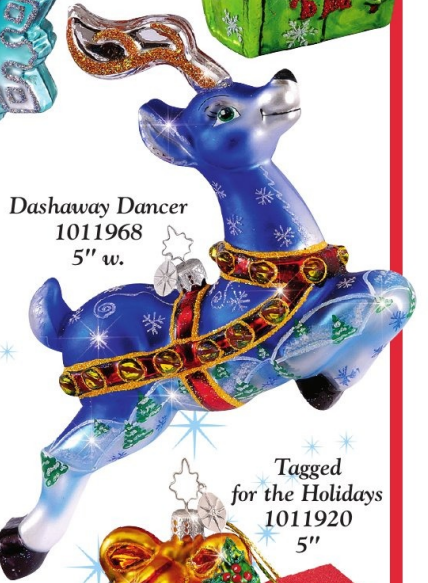

Bridal Bug
1012131
4 1/2" w.

Flower Power
1012132, 4 1/2" w.

Trademarks, design patents and copyrights are used with the approval of the owner Volkswagen AG.

Christopher Radko®

2005 Mid-Year Introductions Christmas

Santa Puss
1011972, 6½"

Resplendence
1012124, 14"

Kozmik Jester
1011989, 6"

North Pole Post
1011962, 5"

Sweatergirl
Christmas
1011996, 5"

Crystal Memories
1011973, 4½"
(Assorted, 2.
Shown front & back)

Scroll-Y Roller
1011997, 4½"