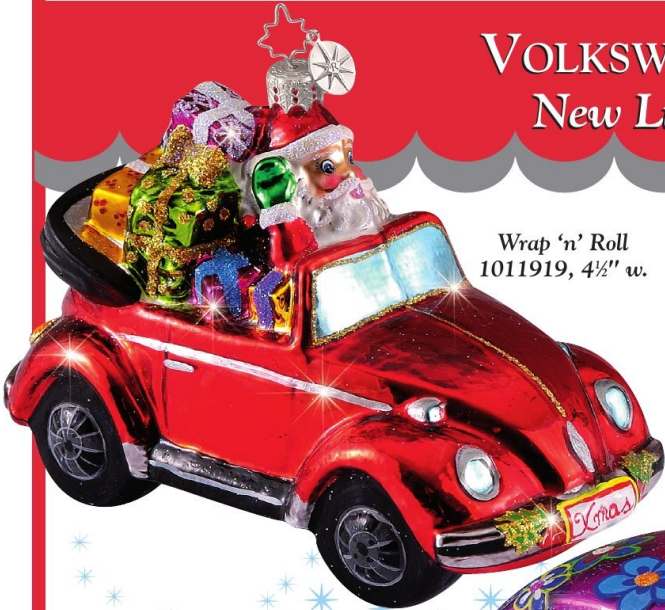

Sigma Alpha Epsilon*
3011104, 5"

Tau Kappa Epsilon
3011246*, 4"

Sigma Phi Epsilon
3011247*, 4 3/4"

Sigma Chi
3011151*, 4 1/2"

Pi Kappa Alpha
3011245*, 4"

VOLKSWAGEN BEETLE®
New Licensing Styles

Wrap 'n' Roll
1011919, 4 1/2" w.