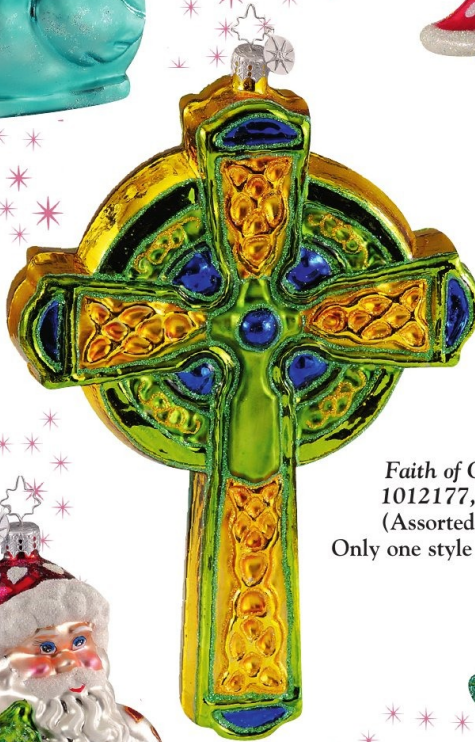

★ Christopher Radko® ★

2006 Spring & Summer Preview

New Kids
on the Block
1012172, 6"
(Assorted, 2)

* Shown as artwork.