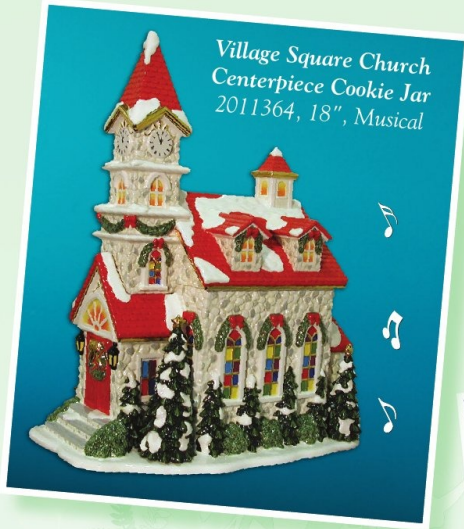

**Santa-Z Island**  
1013128  
5½" w.

**Flamingo Flip**  
1012886  
7"

**Neptune's Favorites**  
1013462, 4"  
(Asst., 2)

**Flip-Flop Holiday**  
1013003, 4¾"  
(Asst., 3; Shown front & back.)

# Best Sellers!

ORDER NOW  
for Holiday 2007 delivery!

Flocked Signature Balls  
4001230, 2½", Set of 12

Nutcracker Trio  
Jeweled Needlepoint Pillow  
2011409, 12" h. x 14" w.

Village Square Church  
Centerpiece Cookie Jar  
2011364, 18", Musical