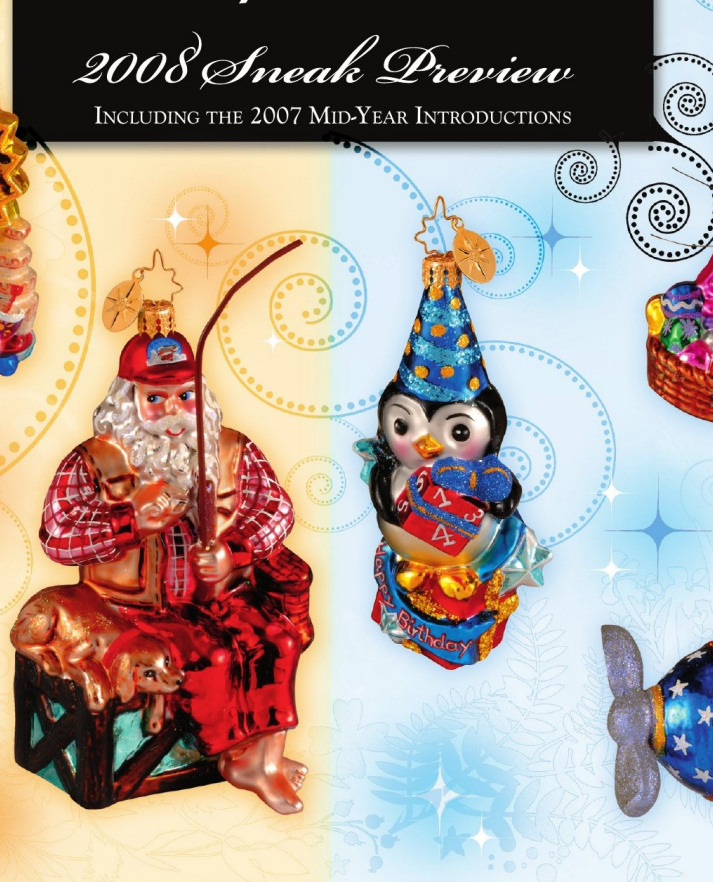

  
*Christopher Radko®*  
*2008 Sneak Preview*  
 INCLUDING THE 2007 MID-YEAR INTRODUCTIONS

Christopher Radko

www.CHRISTOPHERRADKO.COM

TABLE OF CONTENTS

2007 Mid-Year Introductions

Event/Dated/Premiere Store.....1  
 Gift Store Exclusives.....2  
 Designer for a Day.....3  
 Fantasia/Grand Finials .....4  
 Little Gems/Sorority .....5  
 Christmas .....6