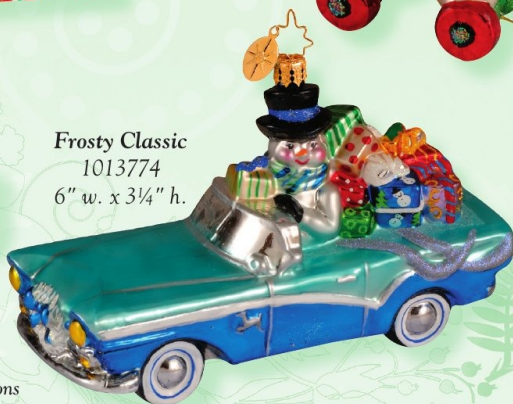

Frosty Classic
1013774
6" w. x 3¼" h.