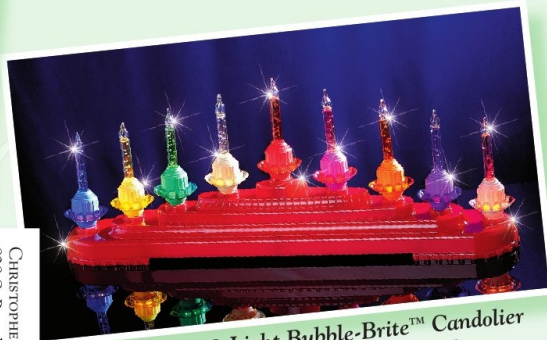

Polar Lunar Nights
2011374, 19", Ltd. to 600 pcs.
Musical Heirloom Santa

Harlequin Stocking Snowglobe
2011098, 7½", 100 mm

CHRISTOPHER RADKO®
828 S. Broadway
Larrytown, NY 10591