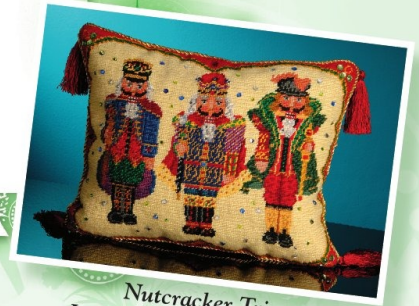

**Santa-Z Island**  
1013128  
5½" w.

**Flamingo Flip**  
1012886  
7"

**Neptune's Favorites**  
1013462, 4"  
(Asst., 2)

**Flip-Flop Holiday**  
1013003, 4¾"  
(Asst., 3; Shown front & back.)

# Best Sellers!

ORDER NOW  
for Holiday 2007 delivery!

Flocked Signature Balls  
4001230, 2½", Set of 12

Nutcracker Trio  
Jeweled Needlepoint Pillow  
2011409, 12" h. x 14" w.

Village Square Church  
Centerpiece Cookie Jar  
2011364, 18", Musical