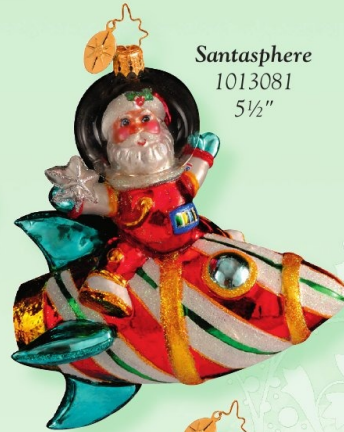

Hollyberry Waltz
1013665
5 1/2"

Santasphere
1013081
5 1/2"