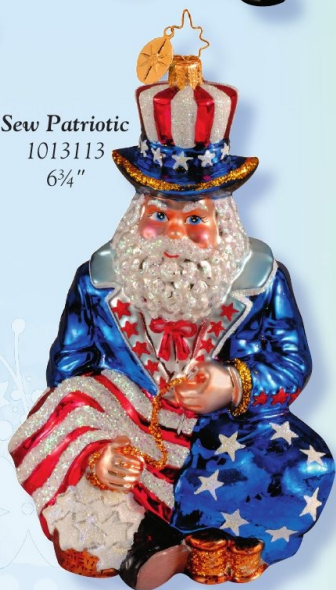

# STARS & STRIPES

Independence  
Claus  
1012942  
8"

Freedom Air  
1013208  
4 1/2"

Marching for  
Freedom  
1013237, 7"

Sew Patriotic  
1013113  
6 3/4"

Samsicle  
1013193  
7 1/2"

Eagle-Eye  
Sam  
1013133  
5 1/2"

# SURF 'N' SUN

Sun Set  
1012777  
4 1/4"

On Winter  
Break  
1012934  
5 1/2"

Hang Ten  
Holiday  
1012991, 6 1/4"  
(Asst., 2;  
Shown front  
& back.)

Summer  
Surfin'  
1013076  
4 1/2"

Fun In  
The Sun  
1012954  
4 1/2"