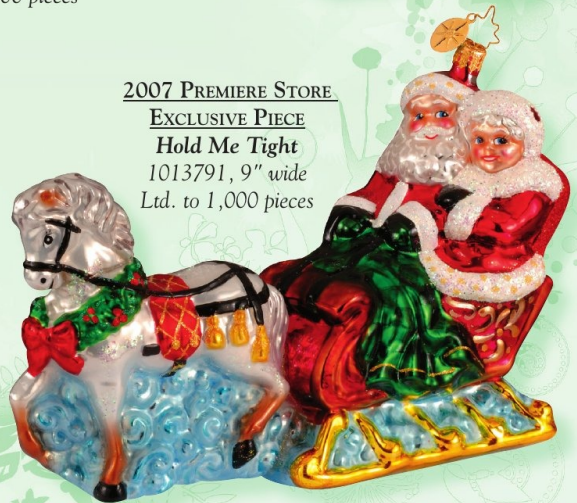

2007 PREMIERE STORE
EXCLUSIVE PIECE
Winter Wonder Tree
1013789, 8"
Ltd. to 1,000 pieces

2007 PREMIERE STORE
EXCLUSIVE PIECE
Hold Me Tight
1013791, 9" wide
Ltd. to 1,000 pieces