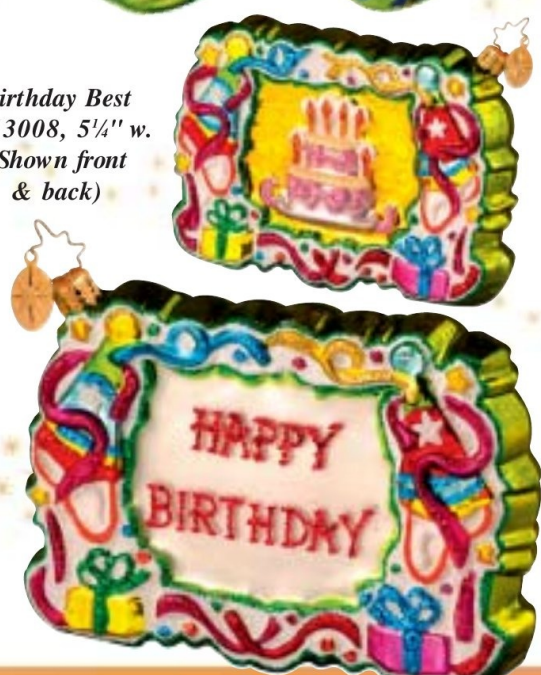

He's The One
1013038, 6 1/4"
(Asst., 6)

Forever Love
1012888
5"

(Shown front & back)

She's The One
1013061, 6"
(Asst., 6)

★ Christopher Radko ★

2007 Spring & Summer
Supplement

Jungle Jimbo
1012891
5"

Karma
Chrysanthemum
1013002
7"

Snuggle Snow
1013024, 4"
(Asst., 2: Shown
front & back)

Flip-Flop Holiday
1013003, 4 3/4"
(Asst., 3: Shown
front & back)

Carnaby Mod
1013004
4"

Birthday Best
1013008, 5 1/4" w.
(Shown front
& back)

Country
Doodle-Do
1013041, 4"
(Asst., 2)