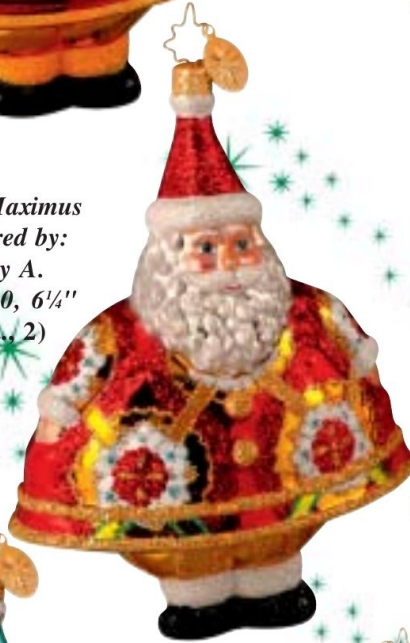

Merry Maximus
Recolored by:
Benny A.
3011560, 6¼"
(Asst. 2)