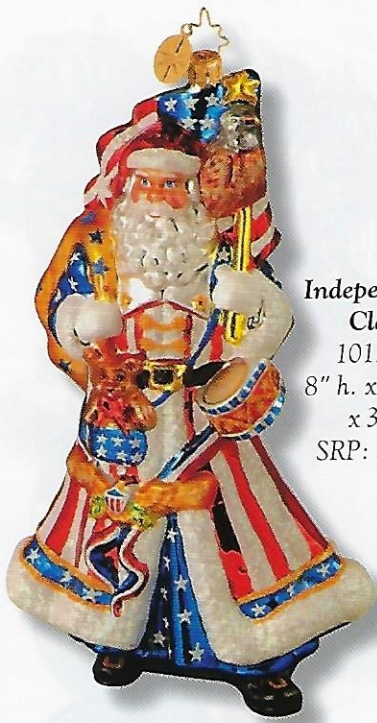

SEASONAL
CELEBRATIONS
2009

**Independence
Claus**
1012942
8" h. x 4½" w.
x 3" d.
SRP: $66.00