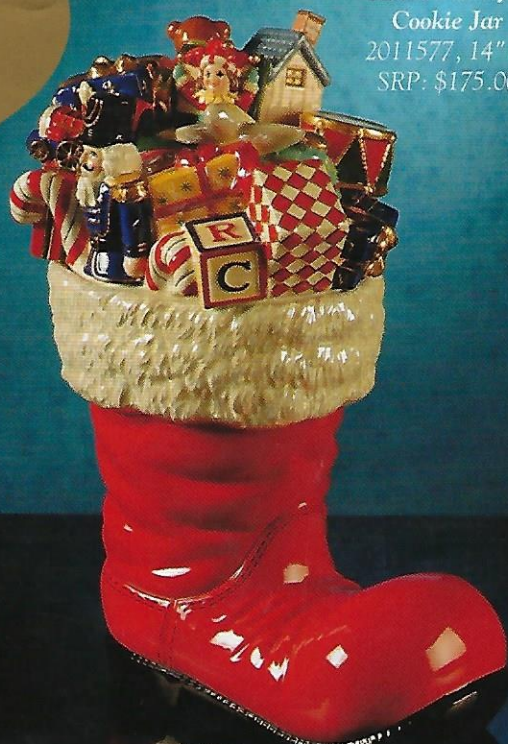

Santa's Bootful

Cookie Jar

2011577, 14" h.

SRP: $175.00

Go to www.CHRISTOPHERRADKO.com/specialoffer_june08

For a *limited time only* and while supplies last, receive a **generous discount** on specific HOME FOR THE HOLIDAYS product when placing a qualifying order*. The items shown here are a small sampling of the products being offered.

Please visit the web page listed above today to view all of these products and for complete details of this special limited offer! If you do not have access to the web, please call 1-800-71-RADKO for a copy.