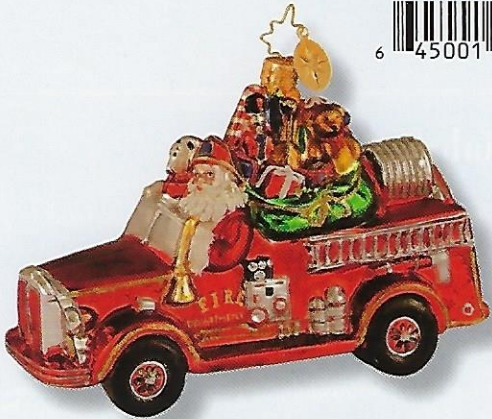

5

Roof Top Gift Drop  
1014082  
SRP: \$48.00

6

It's That Time of Year  
1013929  
SRP: \$45.00

7

Brilliant Baum  
1013921  
SRP: \$36.00

8

Hurry On Down  
1013771  
SRP: \$50.00

9

Toyful Tidings  
1013653  
SRP: \$49.00

10

Roll 'em Out  
1013794  
SRP: \$52.00

CUSTOMER FAVORITES

TOP 20 BEST SELLERS  
AS OF MAY 2008

11 Peppermint Parade  
1013977  
SRP: \$55.00

12 The Merriest 2008  
1014028  
SRP: \$65.00

13 Finishing Touch  
1013923  
SRP: \$44.00

14 20th Century Nick  
1013931  
SRP: \$50.00

15 Santa's Fire Brigade  
1013966  
SRP: \$50.00

16 Holiday Meltdown  
1013984  
SRP: \$35.00

17 Baroque Beauty  
1013978  
SRP: \$55.00