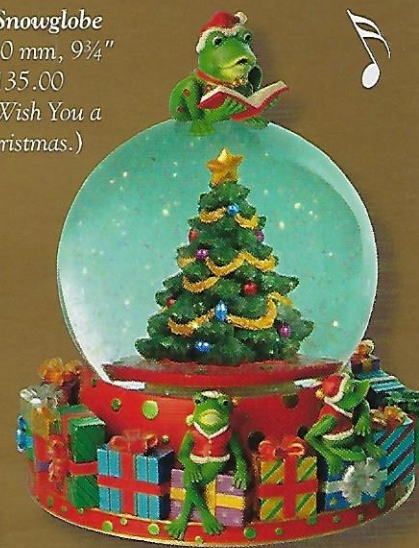

Frog Song Snowglobe

2011558, 150 mm, 9 3/4"

SRP: $135.00

(Plays We Wish You a Merry Christmas.)