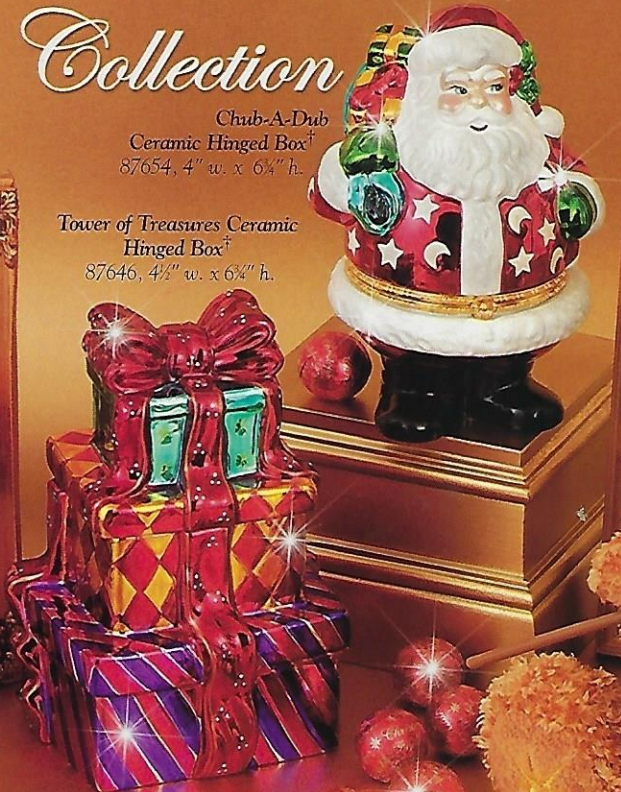

# Christmas Collection

Chills Wills Ceramic Hinged Box†, 87613  
4" w. x 6¼" h.

Chub-A-Dub Ceramic Hinged Box†  
87654, 4" w. x 6¼" h.  
Tower of Treasures Ceramic Hinged Box†  
87646, 4½" w. x 6¼" h.

Little Drummer Plush Bear†  
86044, 9" w. x 10½" h.