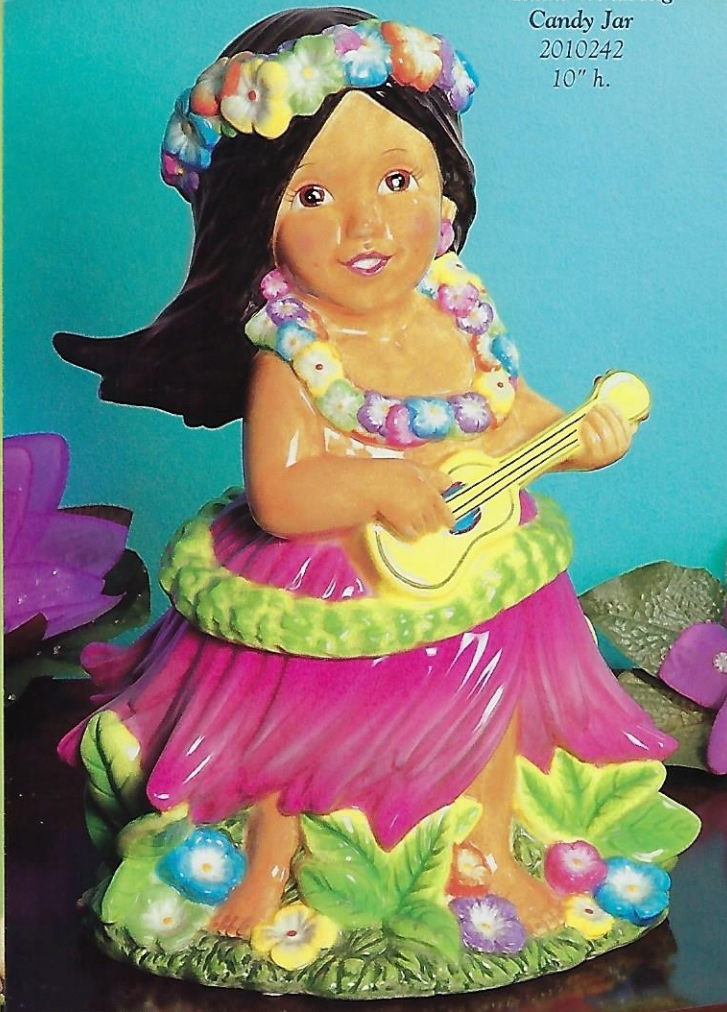

**Blossom Bunnies Glitterglobe**

2010318, 150mm, 9.5" h.

Plays "Here Comes

Peter Cottontail."

(Globe revolves in the base.)

Waikiki Windsong  
Candy Jar  
2010242  
10" h.

Aloha Shirt Candy Dish  
2010667, 7" h., (Set of 2)