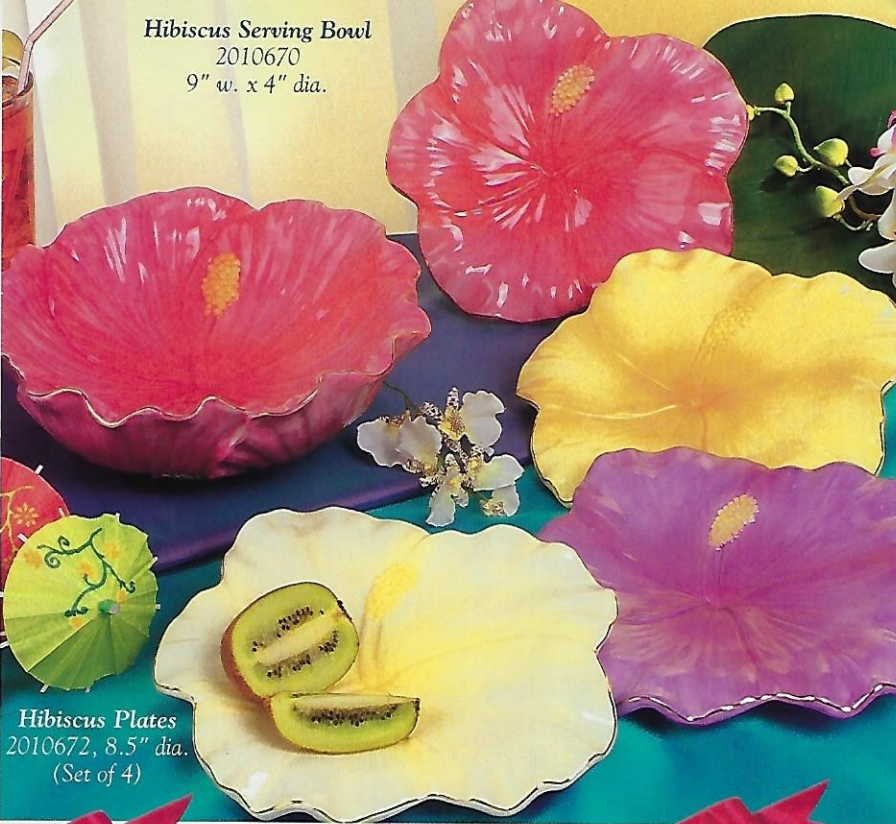

Tiki Salt & Pepper Set  
2010668  
4" h.

One Fish, Two Fish  
Salt & Pepper Set  
2010673  
3.5" h.

Paradise Bound  
Cookie Jar  
2010675  
13.5"

Hibiscus Serving Bowl  
2010670  
9" w. x 4" dia.

Hibiscus Plates  
2010672, 8.5" dia.  
(Set of 4)