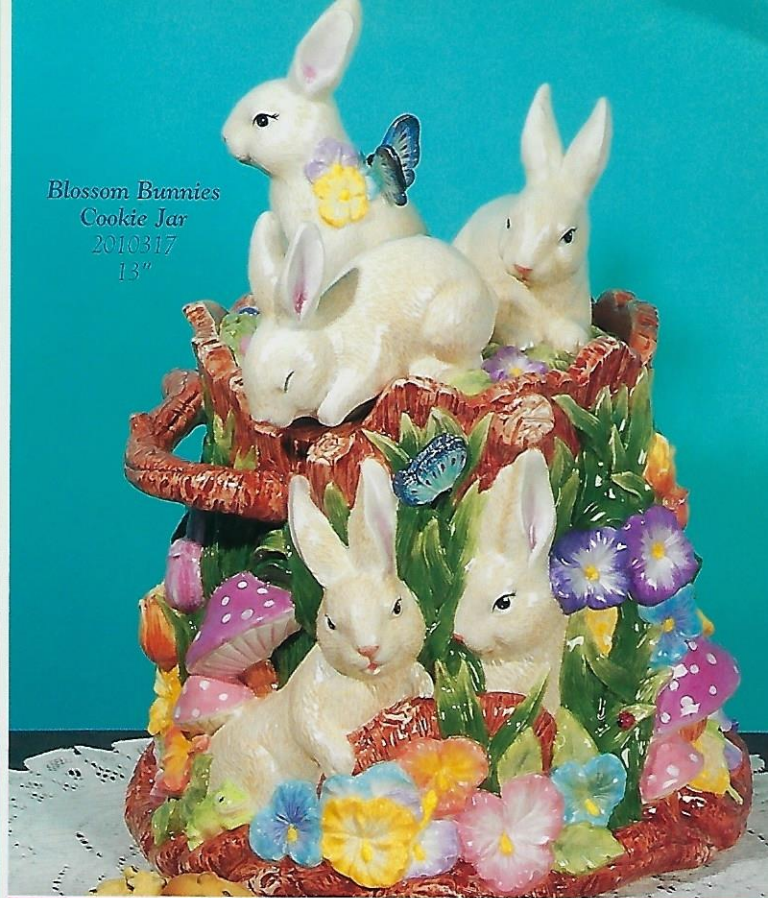

† Refer to price list to order.

Easter Parade  
Ornament Stand  
2010325, 10.5" h.

Spring's A Bloomin'  
Resin Ornament  
2010759, 4.5" h.

Dapper Duo  
Mini Glitter Globe  
2010748, 45mm, 4.5" h.  
(Shown as artwork.)

Eggstra Special  
Mini Glitter Globe  
2010749, 45mm, 4.5" h.  
(Shown as artwork.)

Rise 'n Shine Mini Glitter Globe  
2010747, 45mm, 4.5" h.  
(Shown as artwork.)

Spring Array  
Decorative Tree  
with Butterfly Friends  
2010328, 24" h.  
(Ornaments not included.)

**Garden Gatherings Basket\***

Large: 2010746  
12" dia.

Small: 2010750  
3" dia.

(\*Both shown as artwork.)

**Blossom Bunnies**

**Cookie Jar**

2010317

13"