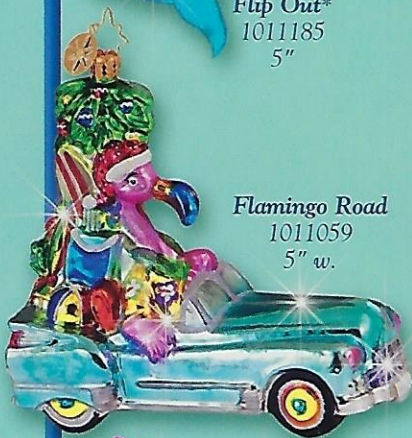

Party-Cake\*  
1011470  
4"

You Take  
The Cake  
1011060, 5.5"

\* Denotes artwork

# 2005 Spring & Summer Preview

SURF 'N SUN

**Summer Breeze**  
1011349  
5.5"

**Sunny Disposition\***  
1011351  
4.5"

**Pretty Poll**  
1011353  
5"

**Flip Out\***  
1011185  
5"

**Summer Wave\***  
1011370  
4"

**Hawaiian Coolers**  
1011379, 4"  
(Assorted, 4)

**Ride That Rainbow**  
1011155  
5.5"

**Flamingo Road**  
1011059  
5" w.

**Tropical Tunes**  
1010645  
4.5"

**Surfside Santa**  
1011175  
4.5"

**Surfside Snowman\***  
1011314  
4.5"