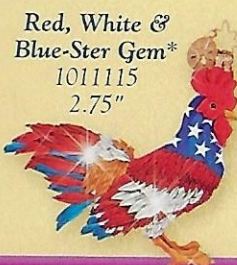

Rooster
Booster Gem
1011357, 3"