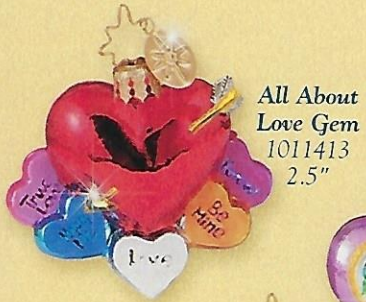

2005 Spring & Summer Preview

LITTLE GEMS