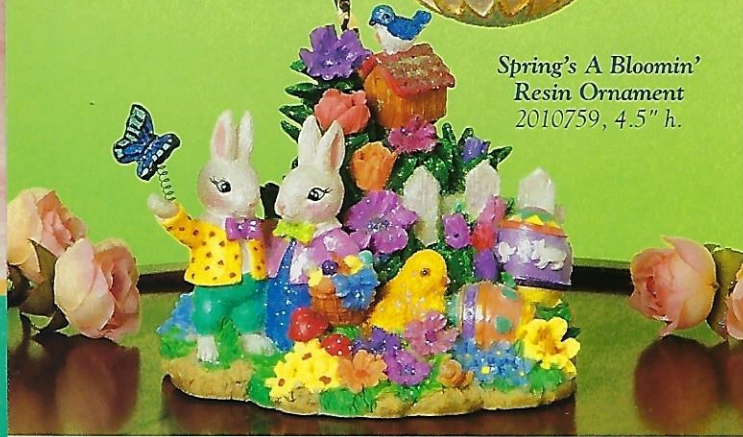

Dapper Duo
Mini Glitter Globe
2010748, 45mm, 4.5" h.
(Shown as artwork.)