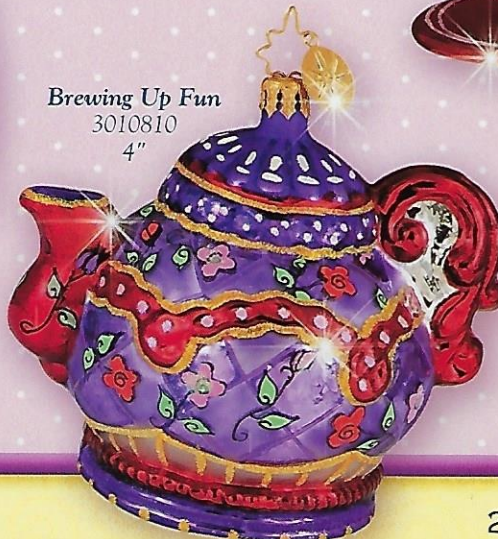

Brewing Up Fun
3010810
4"