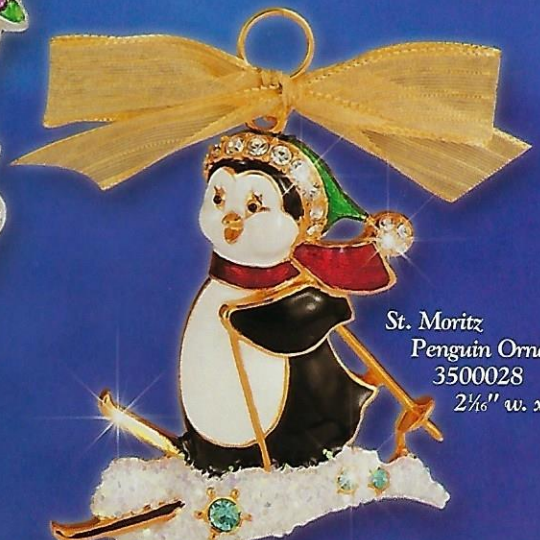

Ornament  
 Wreath Pin  
 3500022, 1 1/4" dia.

Tiny Ornament  
 Earrings  
 3500017  
 3/4" w. x 1 1/16" h.

Park Avenue  
 Snowman Pin  
 3500008  
 1 1/16" w. x 1 1/8" h.

Berribboned Jeweled  
 Tree Pin  
 3500024  
 1 3/4" w. x 2 3/4" h.

Perfect Poinsettia  
 Tree Pin, 3500009  
 1 1/2" w. x 2 1/16" h.

Father Christmas Pin  
 3500002  
 1 1/4" w. x 2 1/16" h.

Wish Upon A Star  
 Snowman Pin  
 3500018  
 1 1/16" w. x 2 3/16" h.

St. Moritz  
 Penguin Ornament  
 3500028  
 2 1/2" w. x 3 3/16" h.