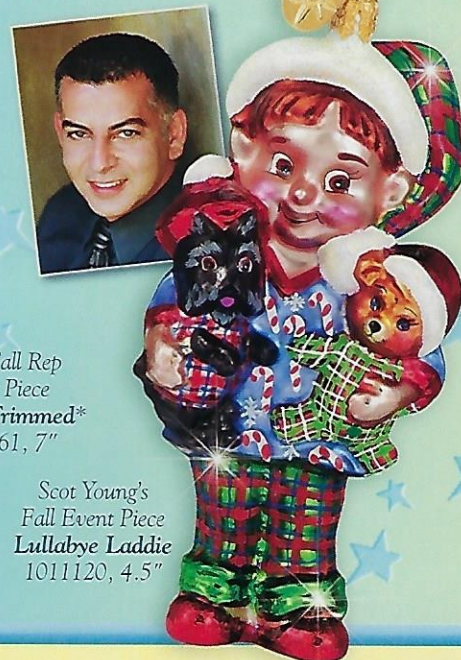

# 2004 Rep Events

Bob Lucy's  
Fall Event Piece  
**Bashful Bobby\***  
1011050  
4.75"

2004 Fall Rep  
Event Piece  
**Slim & Trimmed\***  
1010961, 7"

Scot Young's  
Fall Event Piece  
**Lullabye Laddie**  
1011120, 4.5"