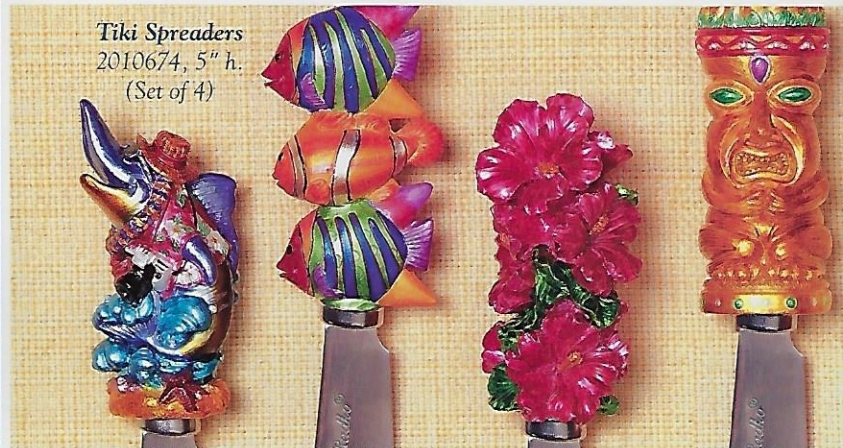

Tiki Salt & Pepper Set
2010668
4" h.

One Fish, Two Fish
Salt & Pepper Set
2010673
3.5" h.