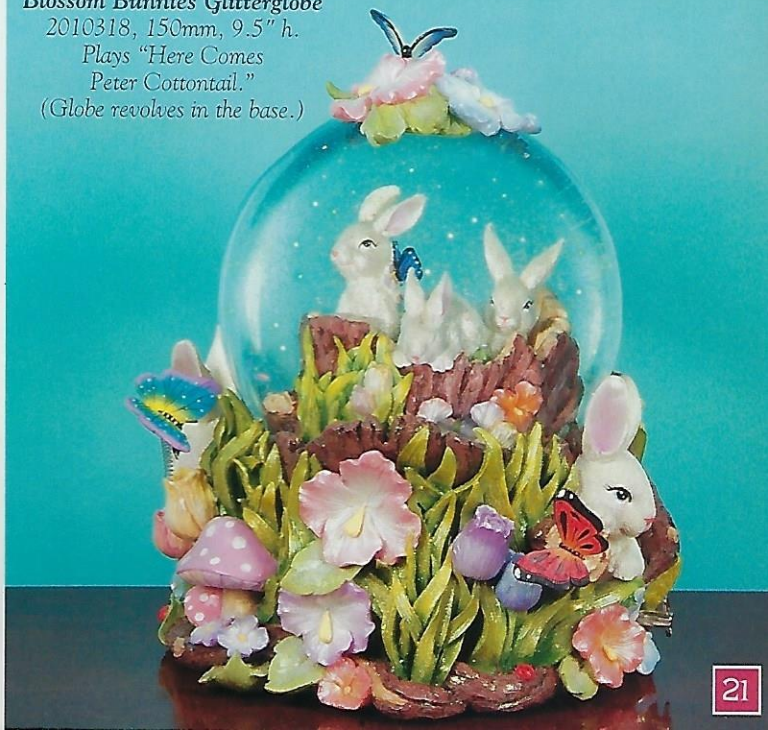

Blossom Bunnies Glitterglobe

2010318, 150mm, 9.5" h.

Plays "Here Comes

Peter Cottontail."

(Globe revolves in the base.)