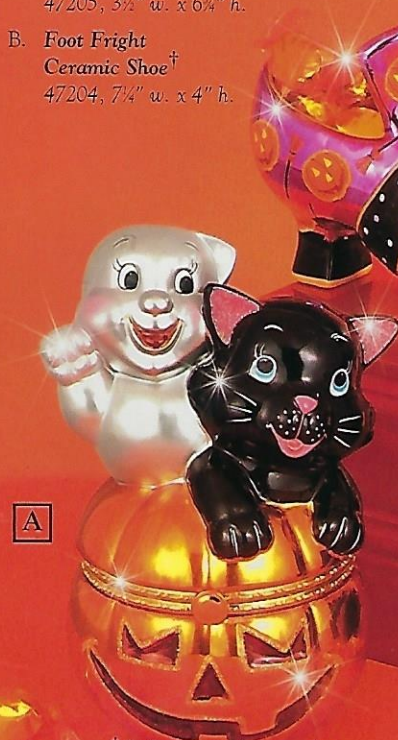

Halloween Collection

GIFTS COME COMPLETE WITH ORANGE AND LEMON FRUIT FILLED HARD CANDY.

- A. Boo Buds Ceramic Hinged Dish†
  47205, 3½" w. x 6¼" h.
- B. Foot Fright Ceramic Shoe†
  47204, 7¼" w. x 4" h.
- C. Sweeps McBroom Plush Bear†
  41361, 10¾" w. x 12" h.