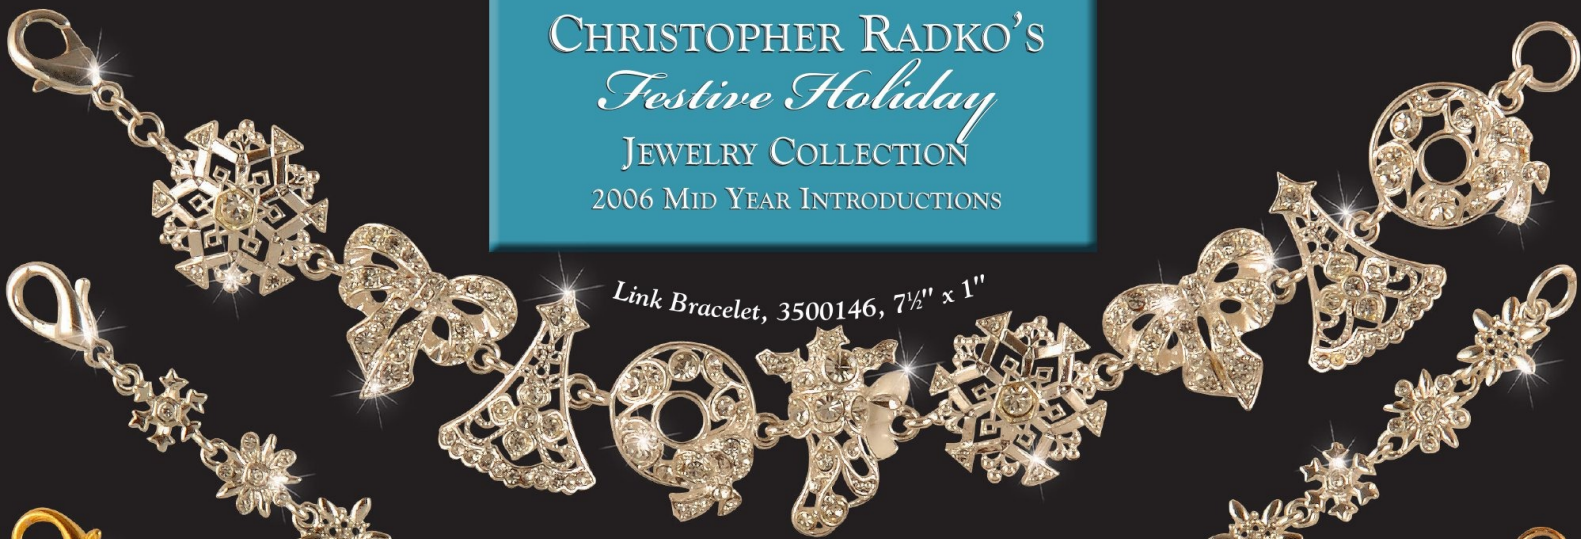

Snowflake Bracelet, 3500140, 7 1/2" x 5/16"

CHRISTOPHER RADKO'S
Festive Holiday
JEWELRY COLLECTION
2006 MID YEAR INTRODUCTIONS

Link Bracelet, 3500146, 7 1/2" x 1"